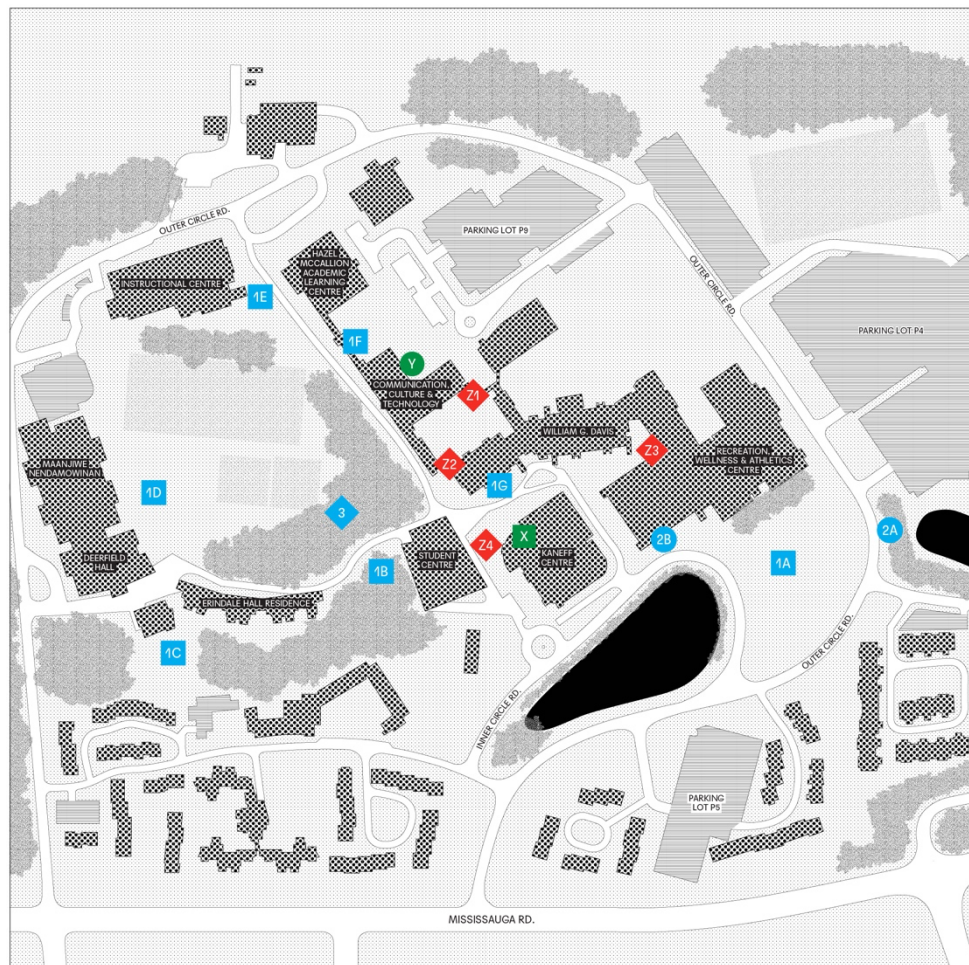

Blackwood Gallery Campus Map

The Blackwood presents exhibitions, programs, and publications in our **two galleries**, **four outdoor lightboxes**, and in **public spaces on UTM campus**. Blackwood programming is FREE and open to the public.

Gallery Hours

Monday–Saturday: 12–5pm

Wednesday: 12–8pm

- X** Blackwood Gallery
- Y** e|gallery
- Z1-4** Blackwood lightboxes
- 1A-G** Dylan Miner, *Agamiing – Niwaabaandaan miinawaa Nimiwkendaan // At the Lake – I see and I remember*
- 2A-B** Tania Willard, *Liberation of the Chinook Wind*
- 3** Jana Winderen, *Spring Bloom in the Marginal Ice Zone: From the Barents Sea to Lake Ontario*