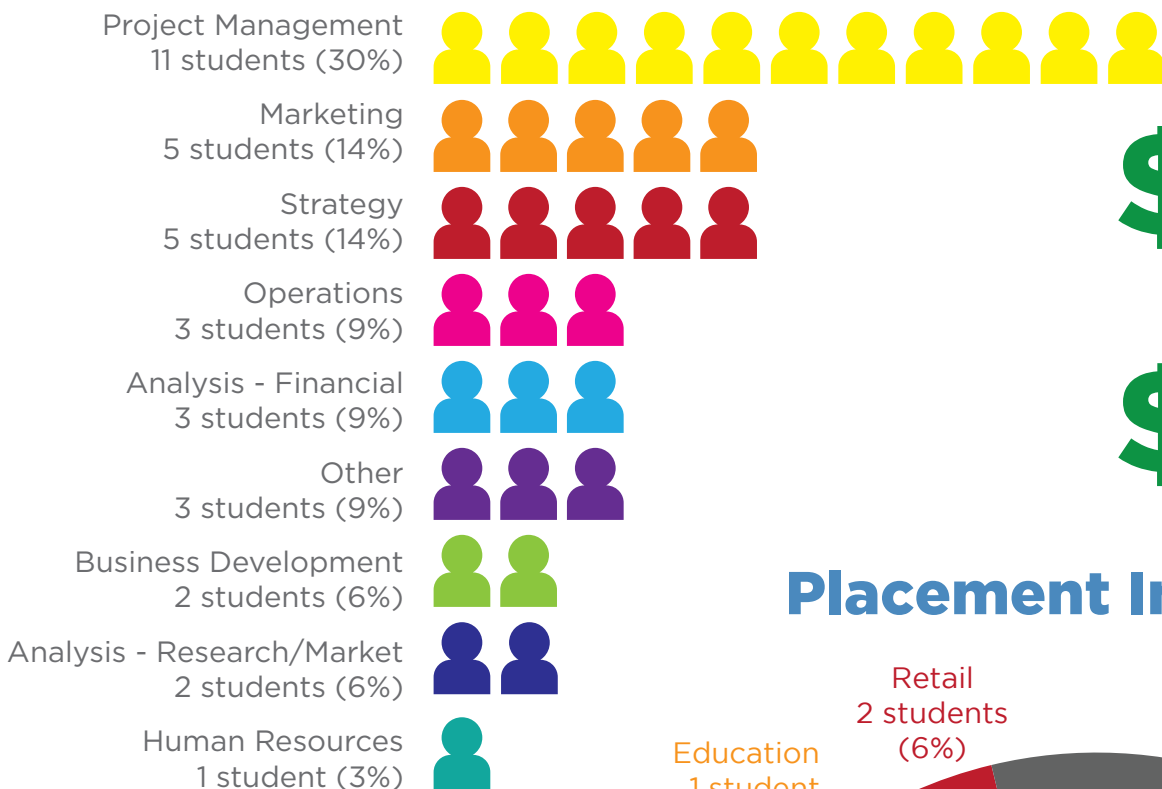

Class of 2021 MMI Internship Stats

Placement Functions

$ Salary Average
$23.69/hr
$3,790/month
$45484/annual

$ Salary Range
$15-$38/hr

Placement Industry