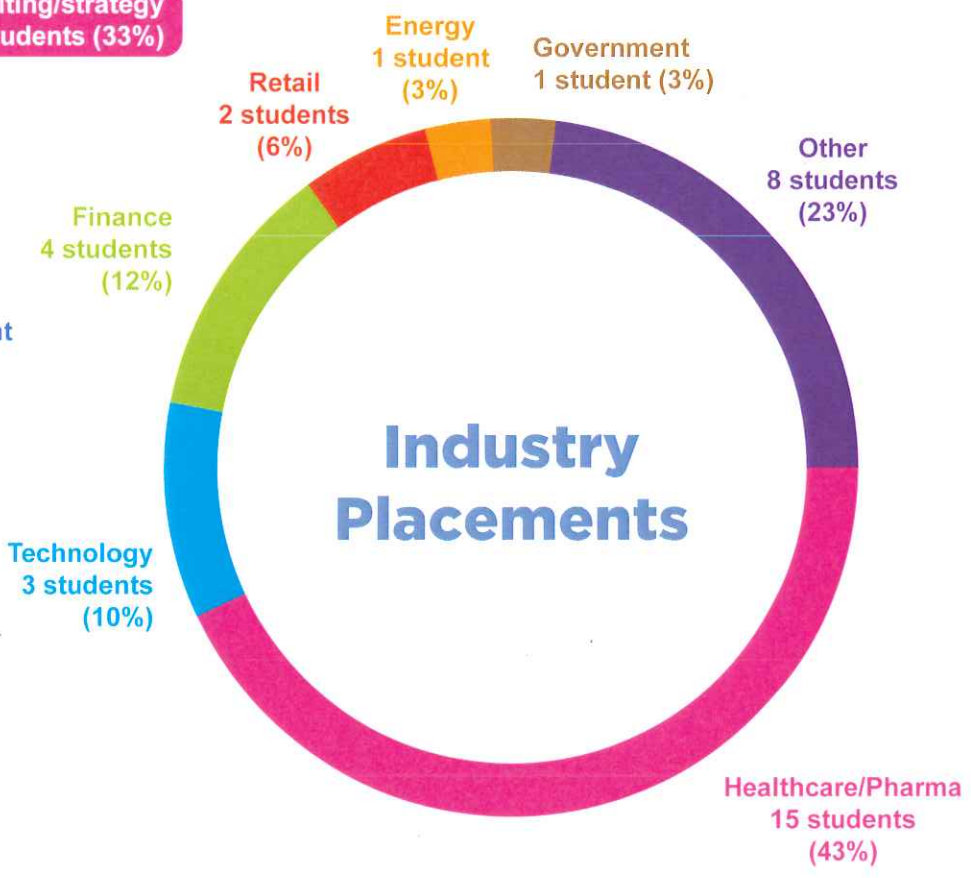

Placement Functions

SAVE THE DATE:
October 4, 2017
6 pm - 9 pm
Glen Erin Inn

MMI 10
UofT
ANNIVERSARY

RSVP:
mmi-10.eventbrite.ca