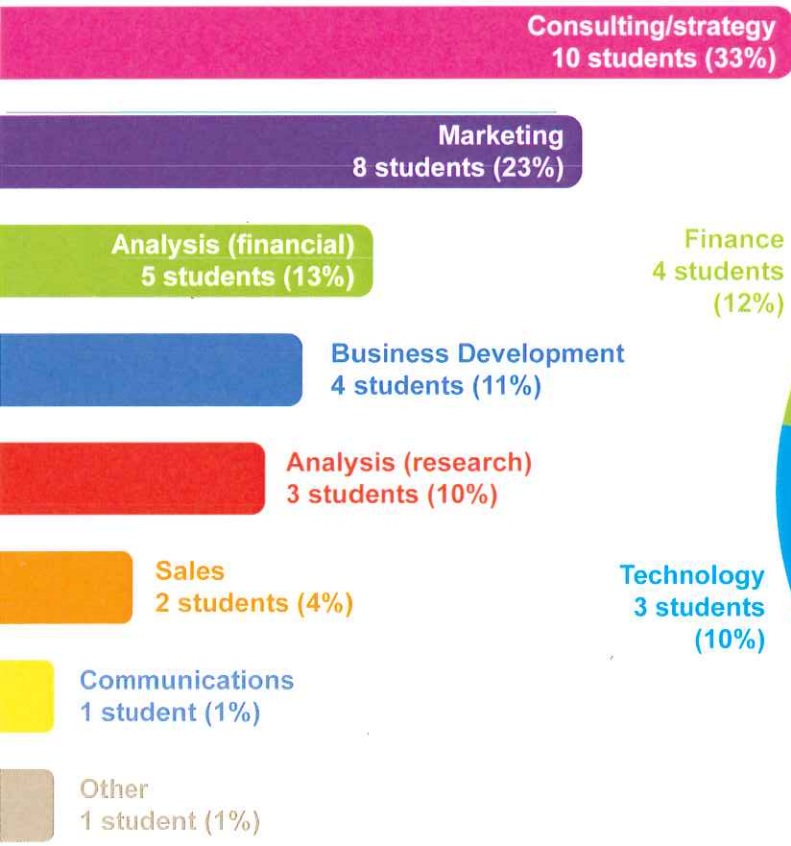

Placement Functions

SAVE THE DATE:
October 4, 2017
6 pm - 9 pm
Glen Erin Inn

MMI 10
UofT
ANNIVERSARY

RSVP:
mmi-10.eventbrite.ca