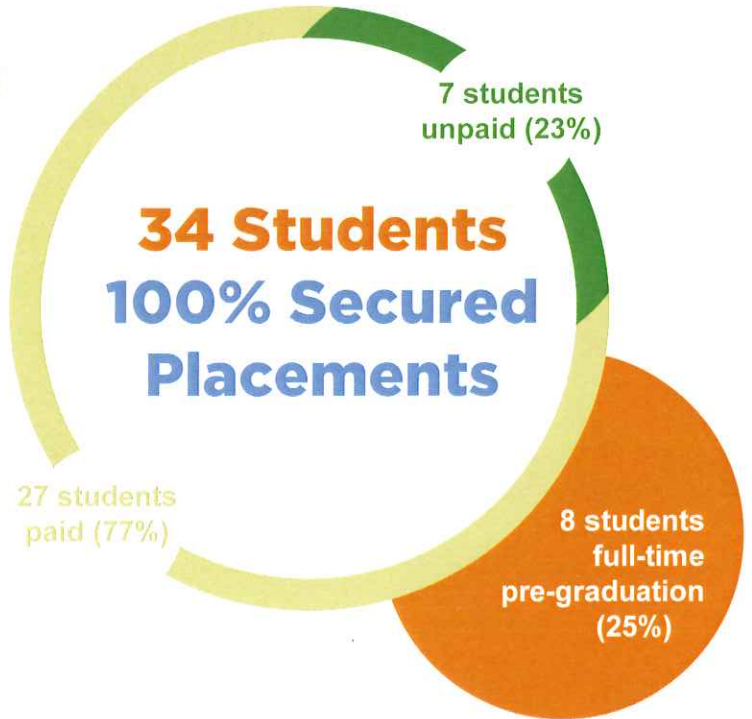

Class of 2017 MMI Internship Stats