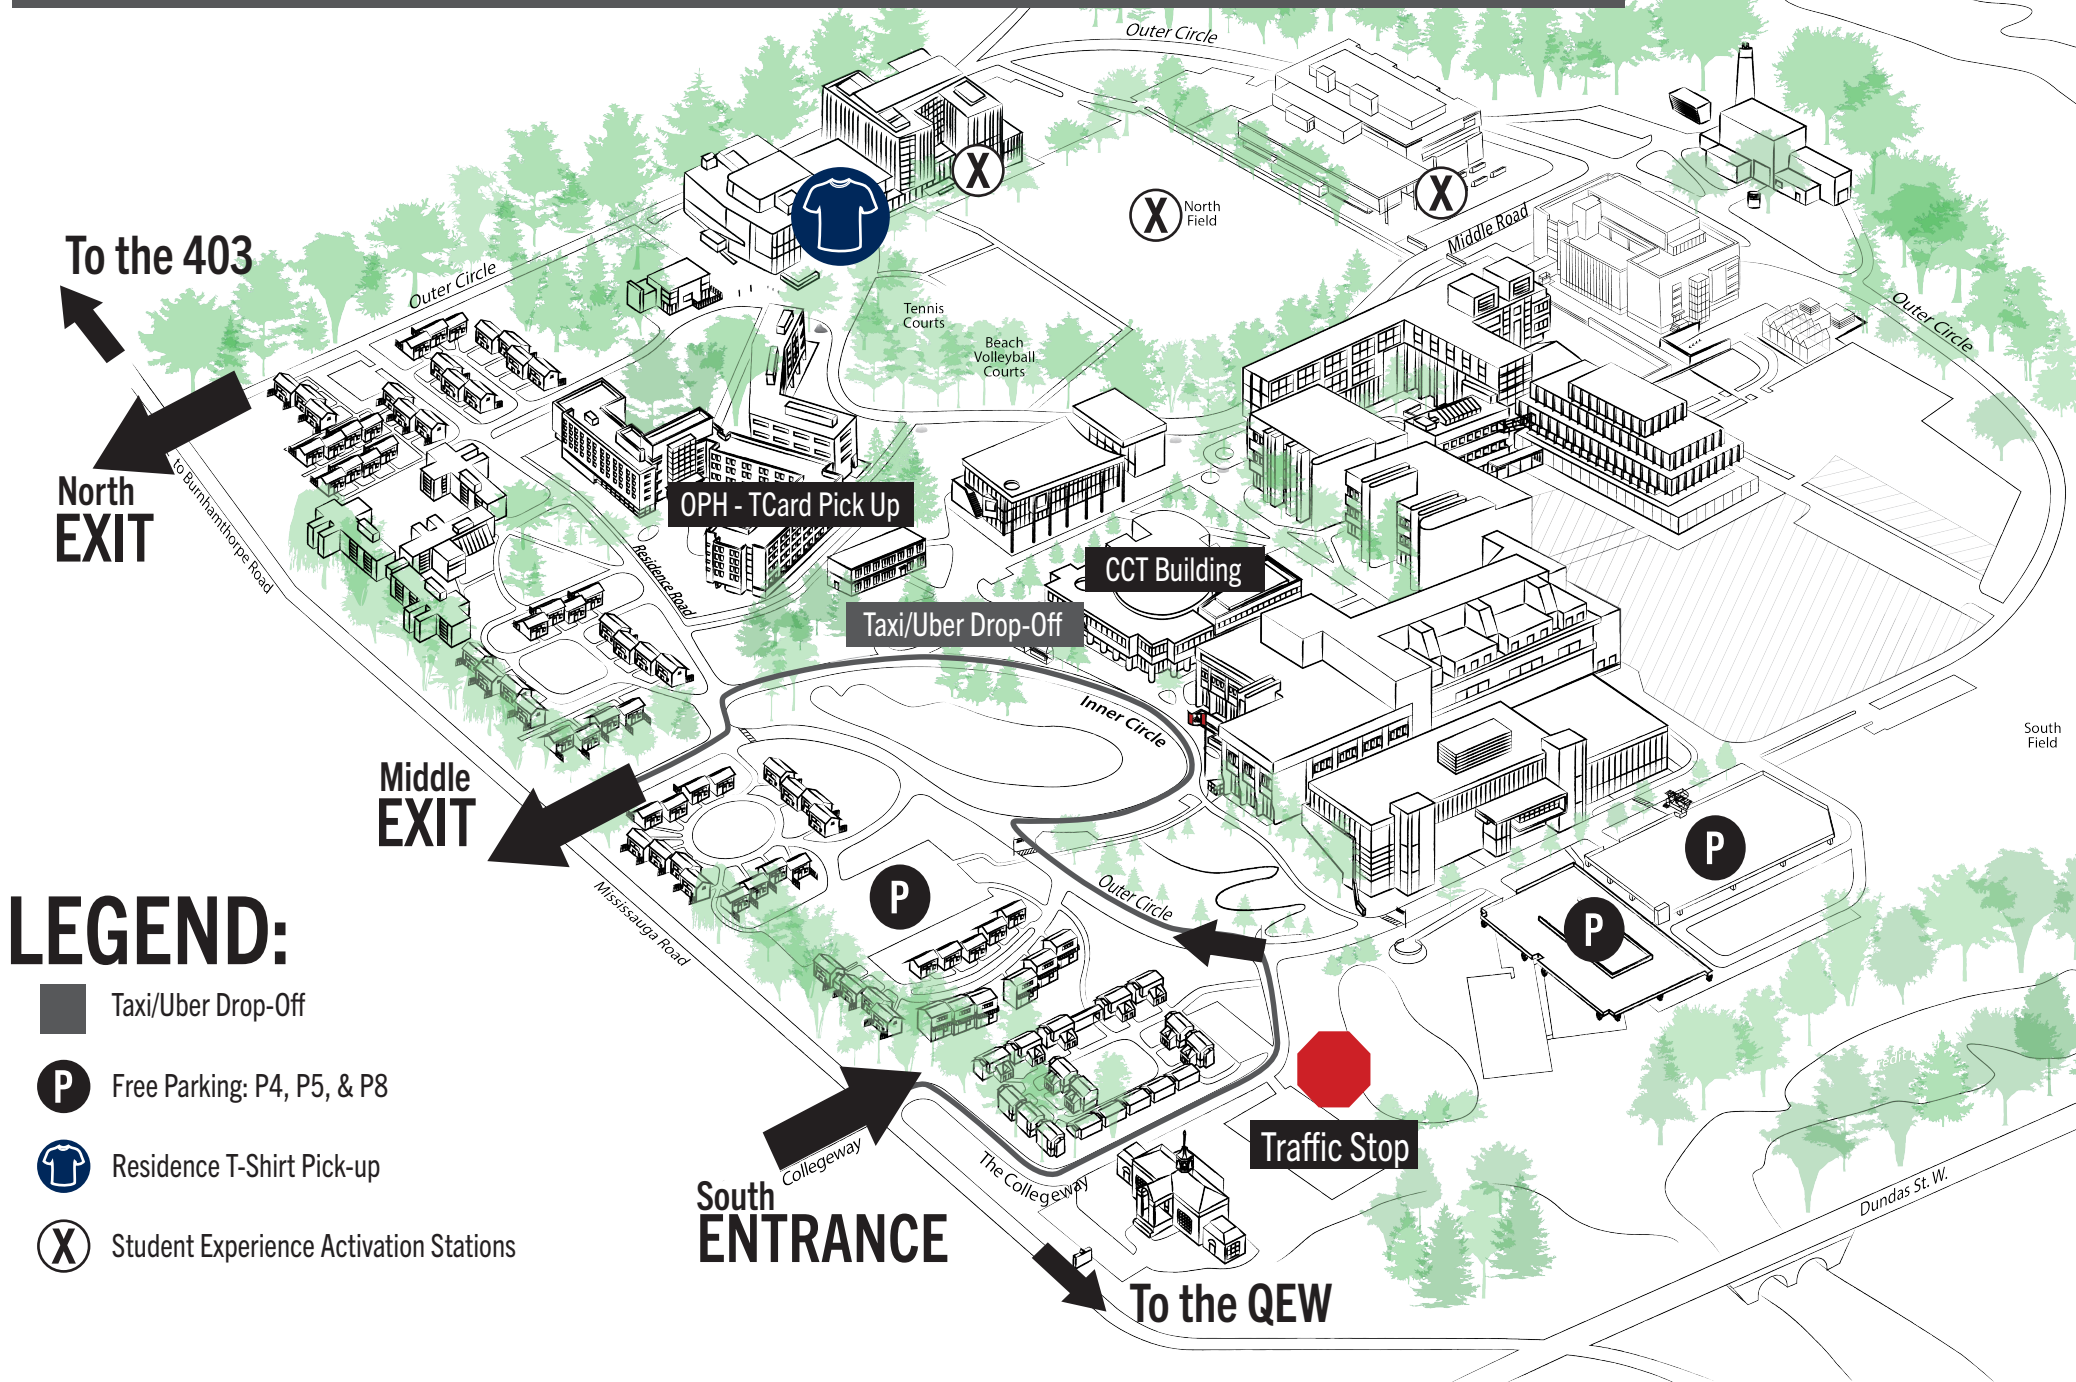

# UTM Residence: 2023 Move-In Map

## Taxi/Uber Drop-Off

To the 403

North  
EXIT

Middle  
EXIT

### LEGEND:

-  Taxi/Uber Drop-Off
-  Free Parking: P4, P5, & P8
-  Residence T-Shirt Pick-up
-  Student Experience Activation Stations

South  
ENTRANCE

To the QEW