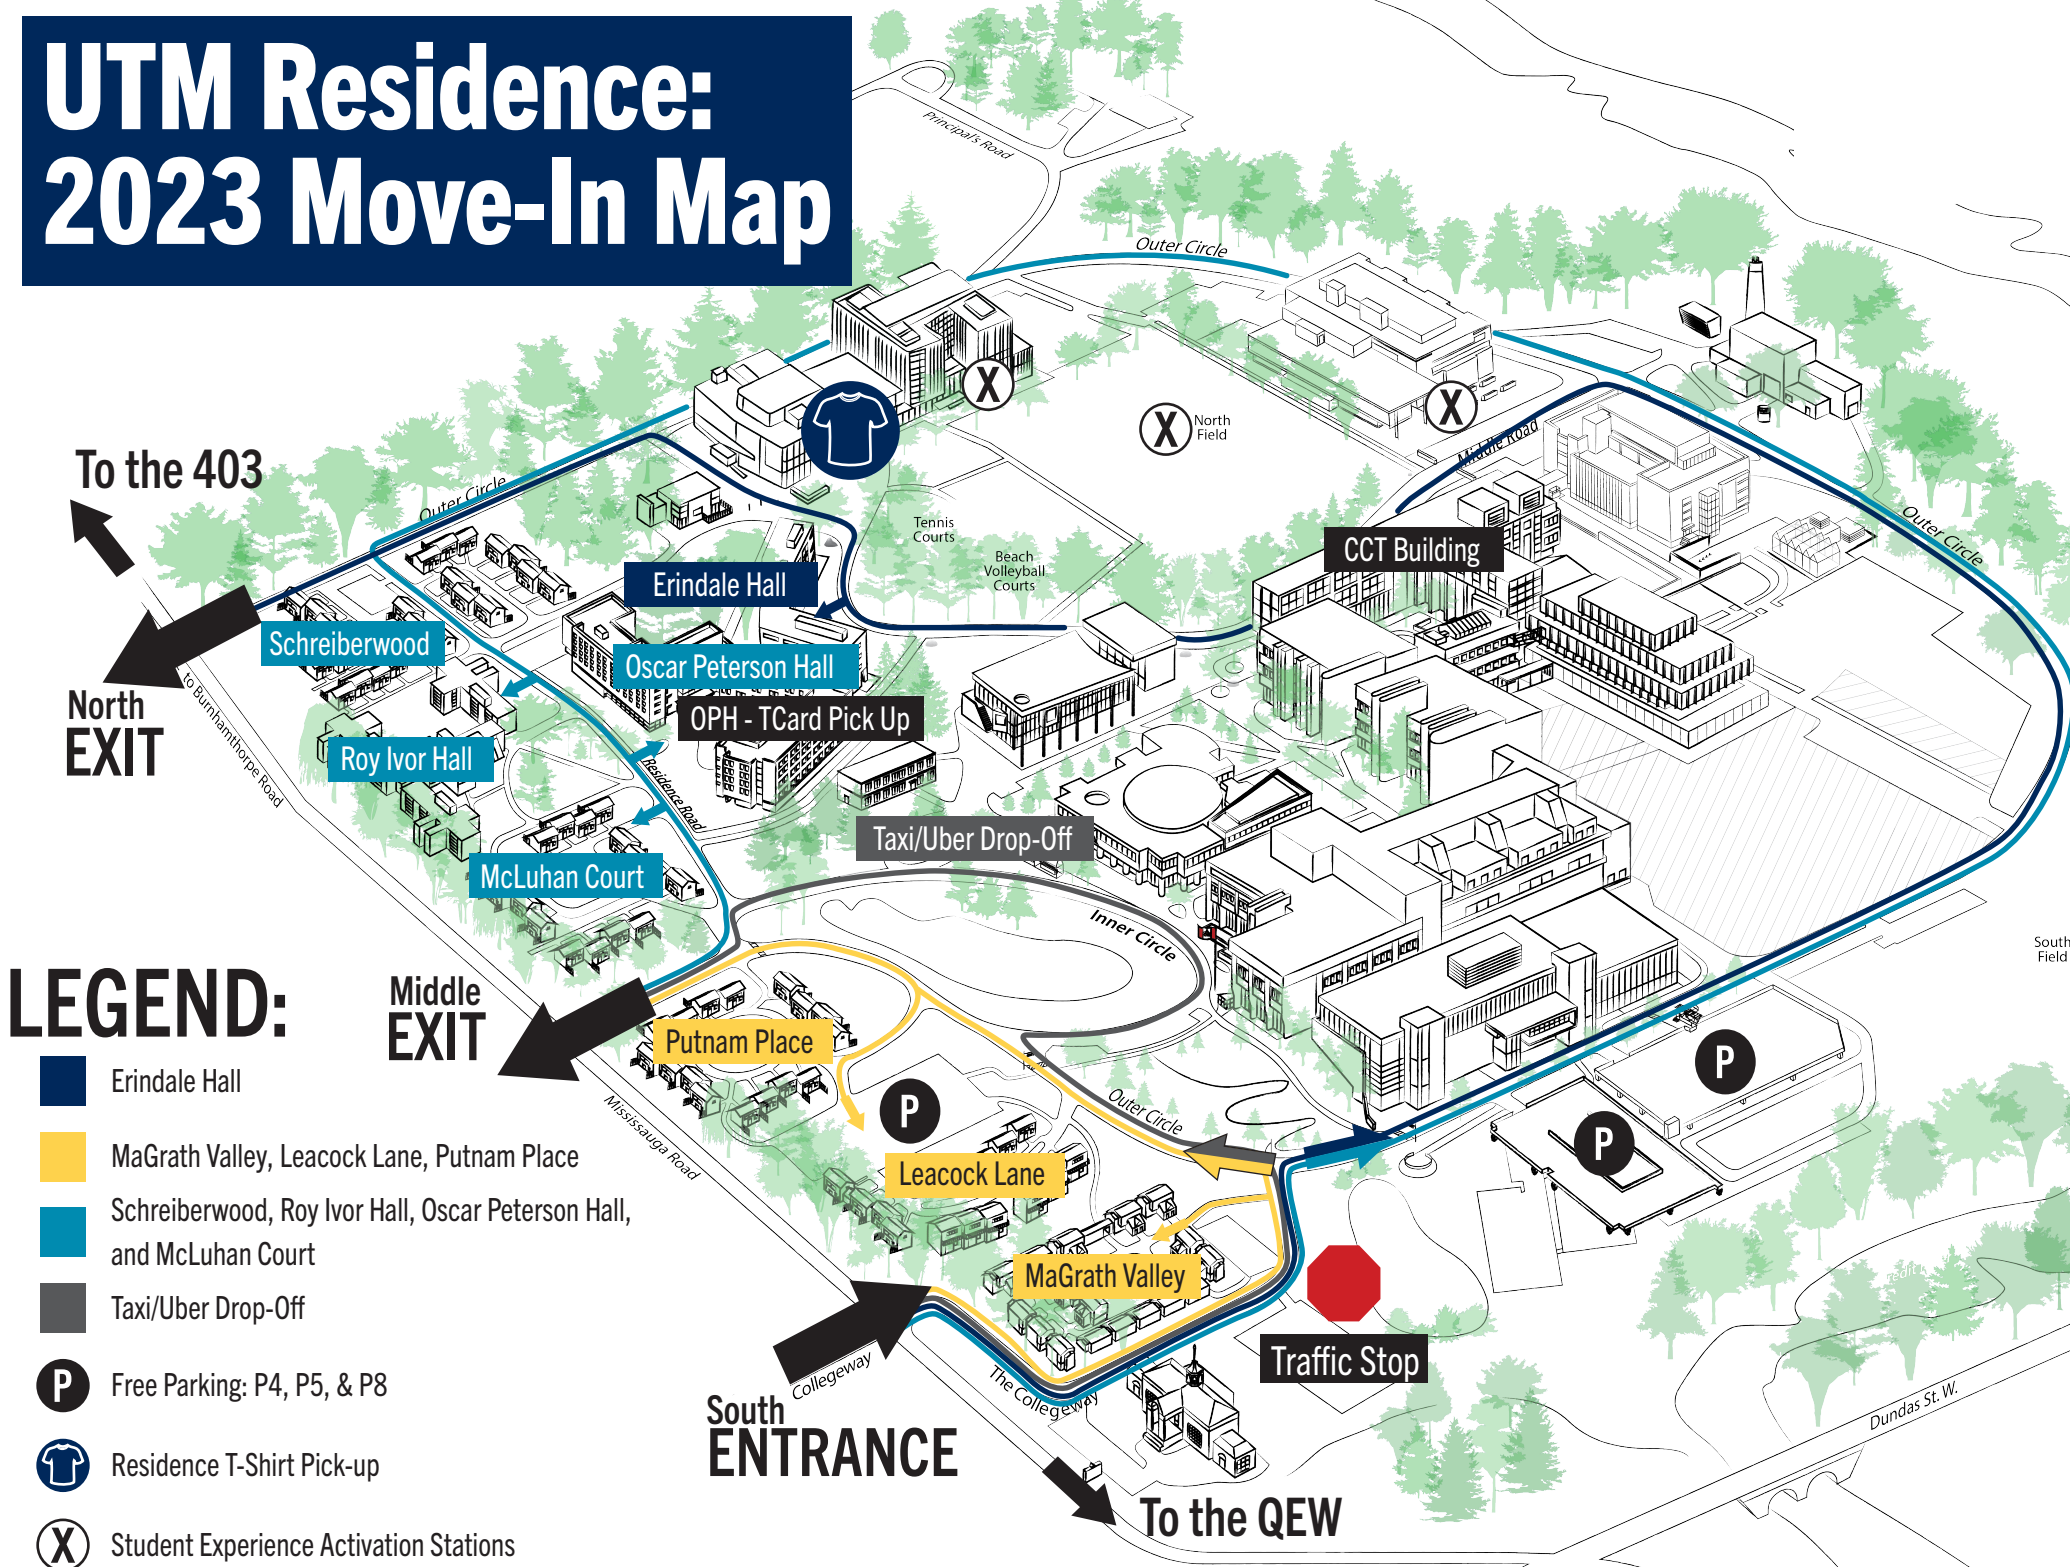

UTM Residence: 2023 Move-In Map

To the 403

North
EXIT

LEGEND:

- Erindale Hall
- MaGrath Valley, Leacock Lane, Putnam Place
- Schreiberwood, Roy Ivor Hall, Oscar Peterson Hall, and McLuhan Court
- Taxi/Uber Drop-Off
- P Free Parking: P4, P5, & P8
- T Residence T-Shirt Pick-up
- X Student Experience Activation Stations

LEGEND:

-  Erindale Hall
-  Free Parking: P4, P5, & P8
-  Residence T-Shirt Pick-up
-  Student Experience Activation Stations

South
ENTRANCE

To the QEW

UTM Residence: 2023 Move-In Map

MaGrath Valley, Leacock Lane, Putnam Place

To the 403

North
EXIT

Middle
EXIT

LEGEND:

 MaGrath Valley, Leacock Lane, Putnam Place

 Free Parking: P4, P5, & P8

 Residence T-Shirt Pick-up

 Student Experience Activation Stations

Taxi/Uber Drop-Off

To the 403

North
EXIT

Middle
EXIT

LEGEND:

-  Taxi/Uber Drop-Off
-  Free Parking: P4, P5, & P8
-  Residence T-Shirt Pick-up
-  Student Experience Activation Stations

South
ENTRANCE

To the QEW