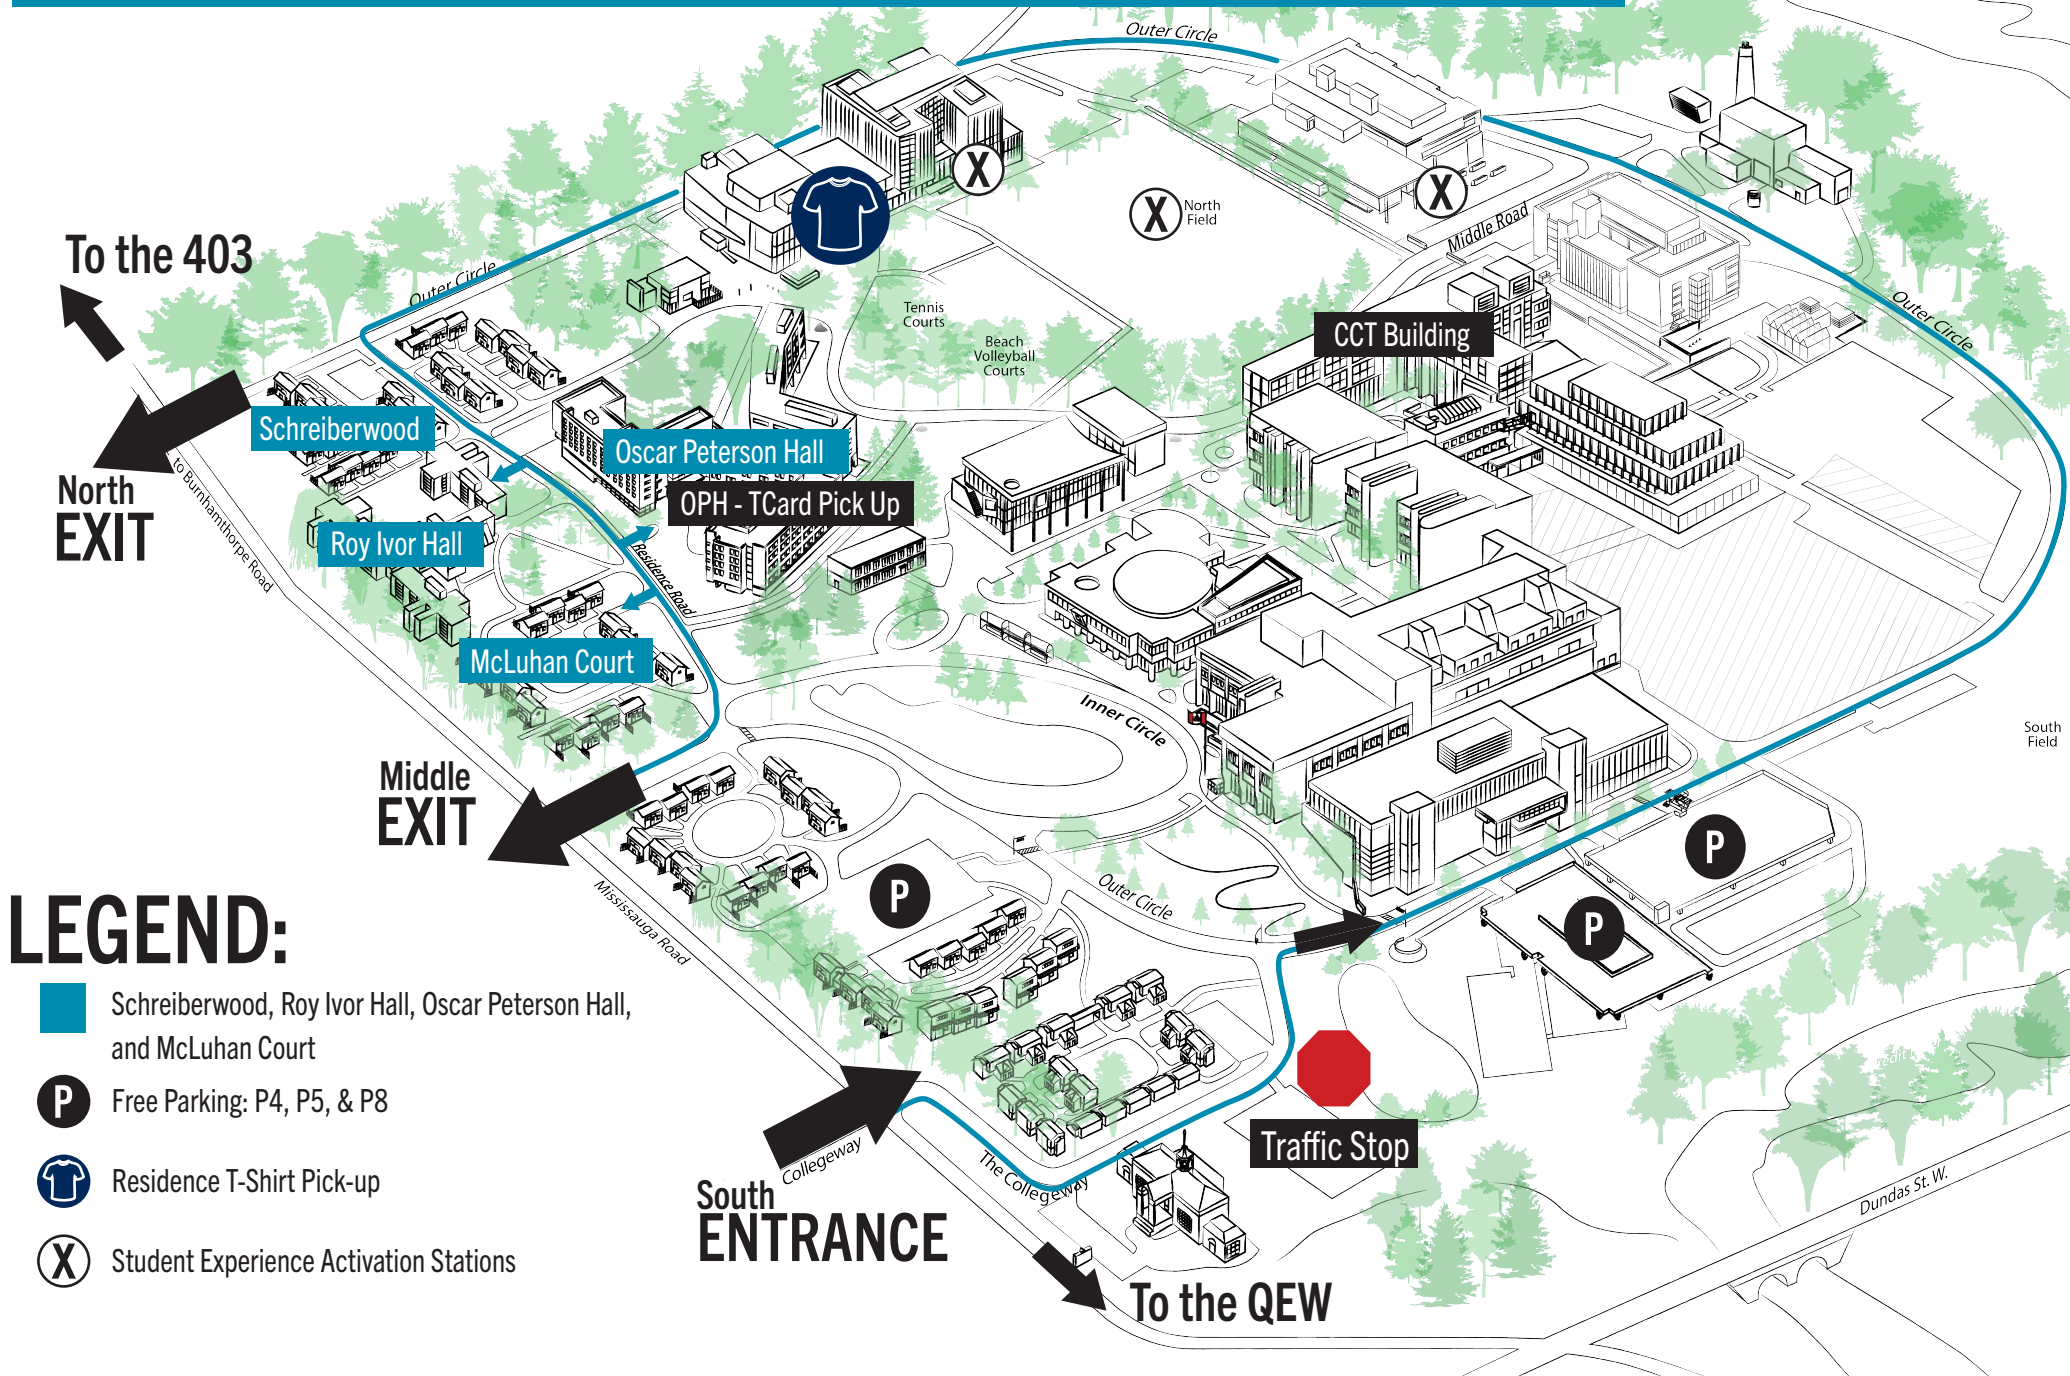

UTM Residence: 2023 Move-In Map

Schreiberwood, Roy Ivor Hall, Oscar Peterson Hall, McLuhan Court

LEGEND:

- Schreiberwood, Roy Ivor Hall, Oscar Peterson Hall, and McLuhan Court
- P Free Parking: P4, P5, & P8
- T Residence T-Shirt Pick-up
- X Student Experience Activation Stations