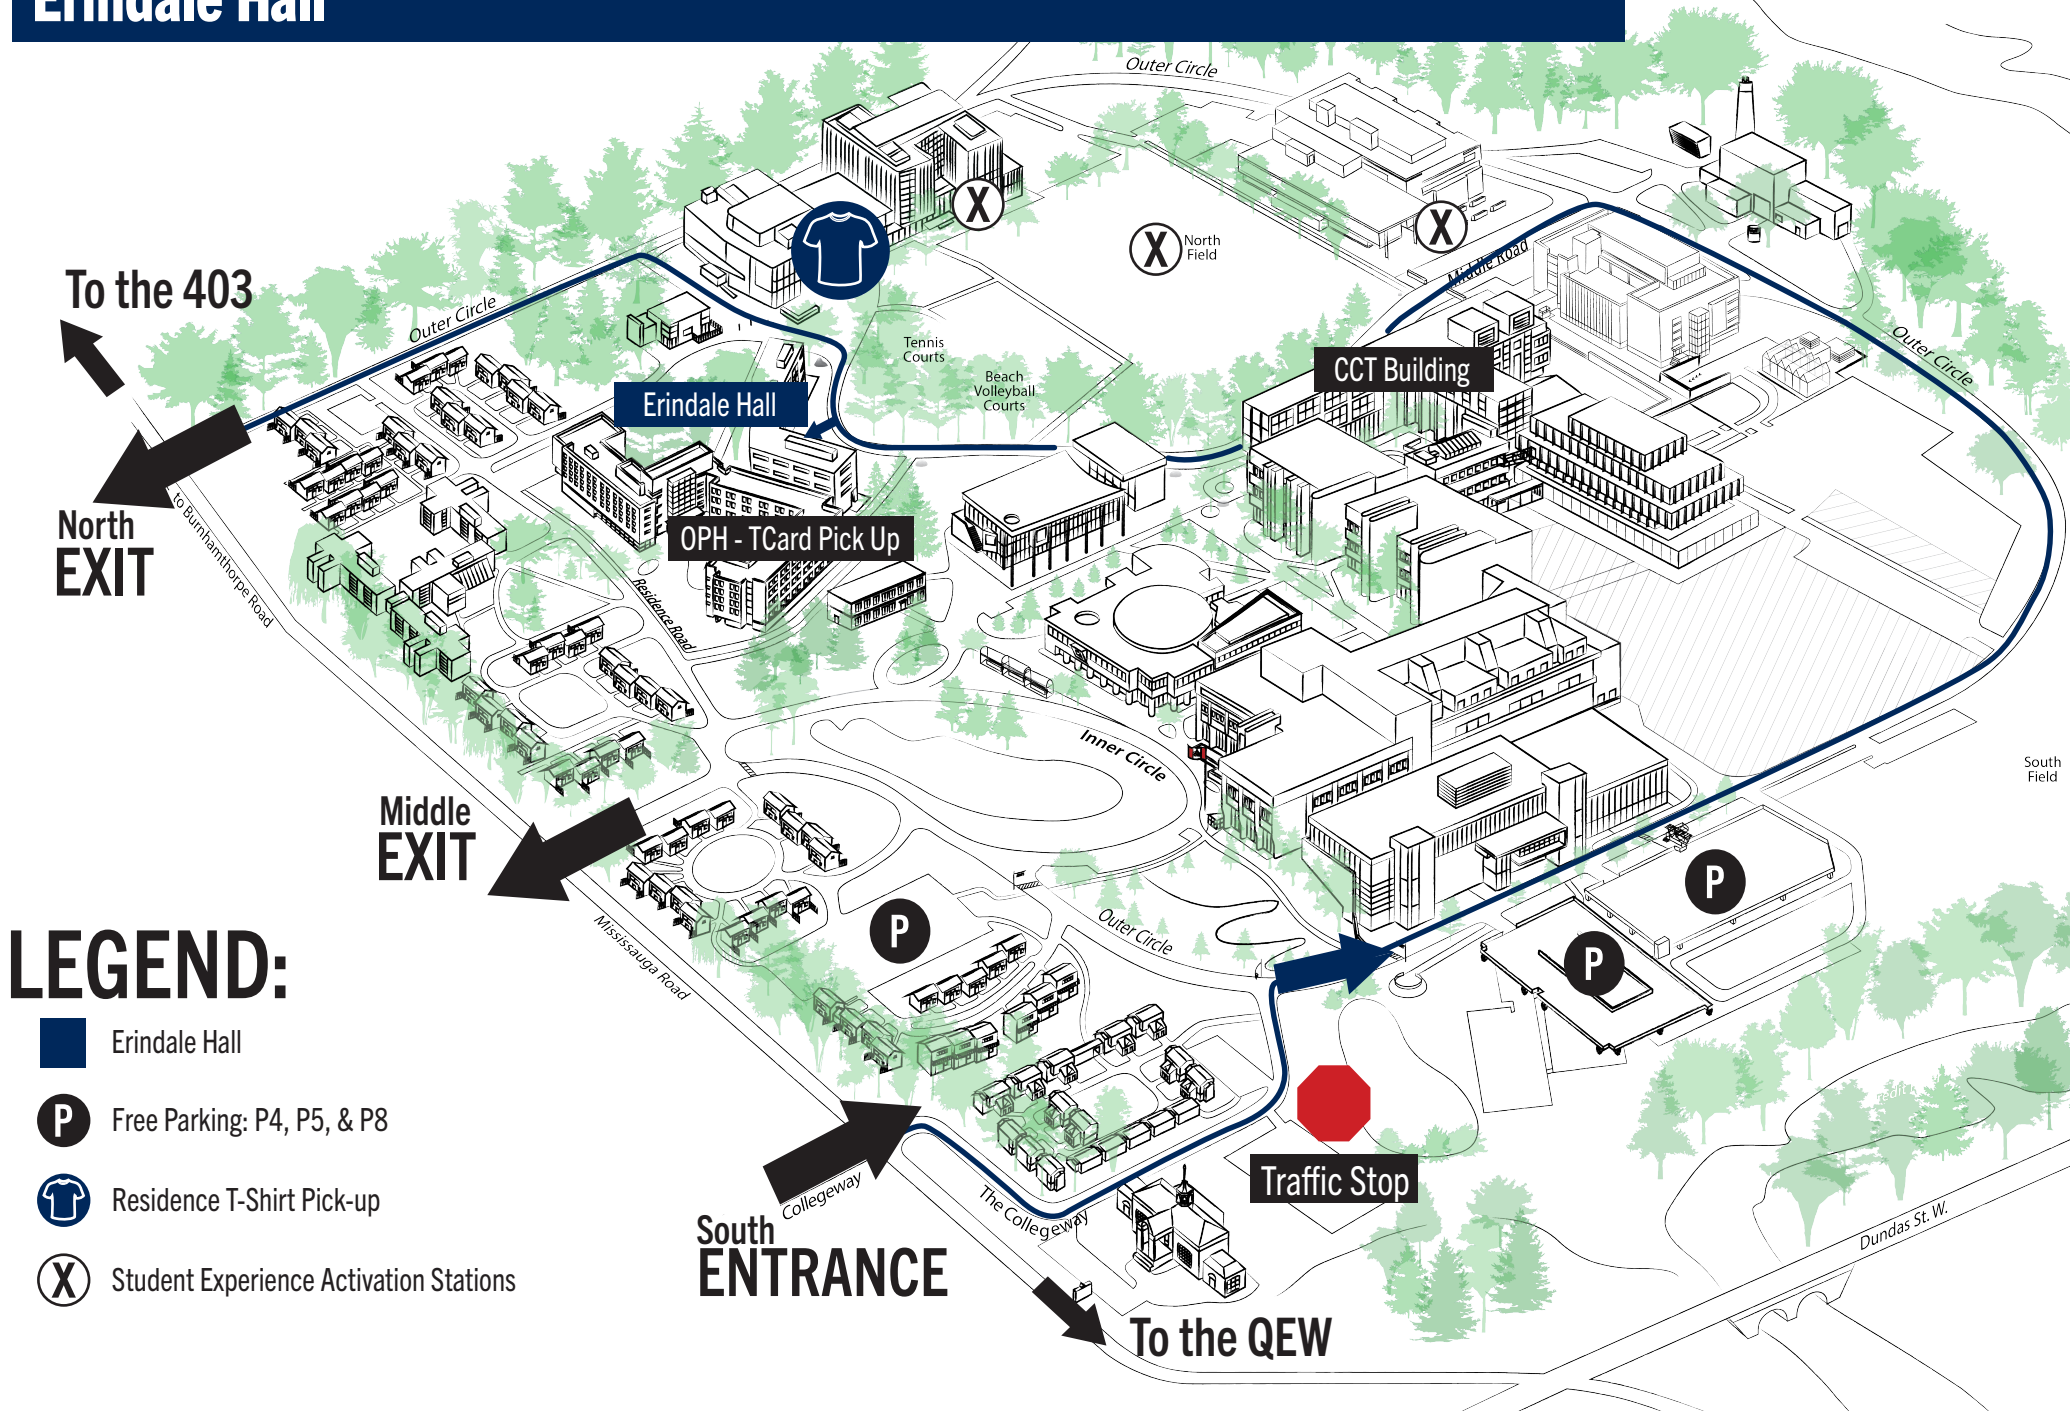

UTM Residence: 2023 Move-In Map

Erindale Hall

To the 403

North
EXIT

Middle
EXIT

LEGEND:

- Erindale Hall
- Free Parking: P4, P5, & P8
- Residence T-Shirt Pick-up
- Student Experience Activation Stations

South
ENTRANCE

To the QEW