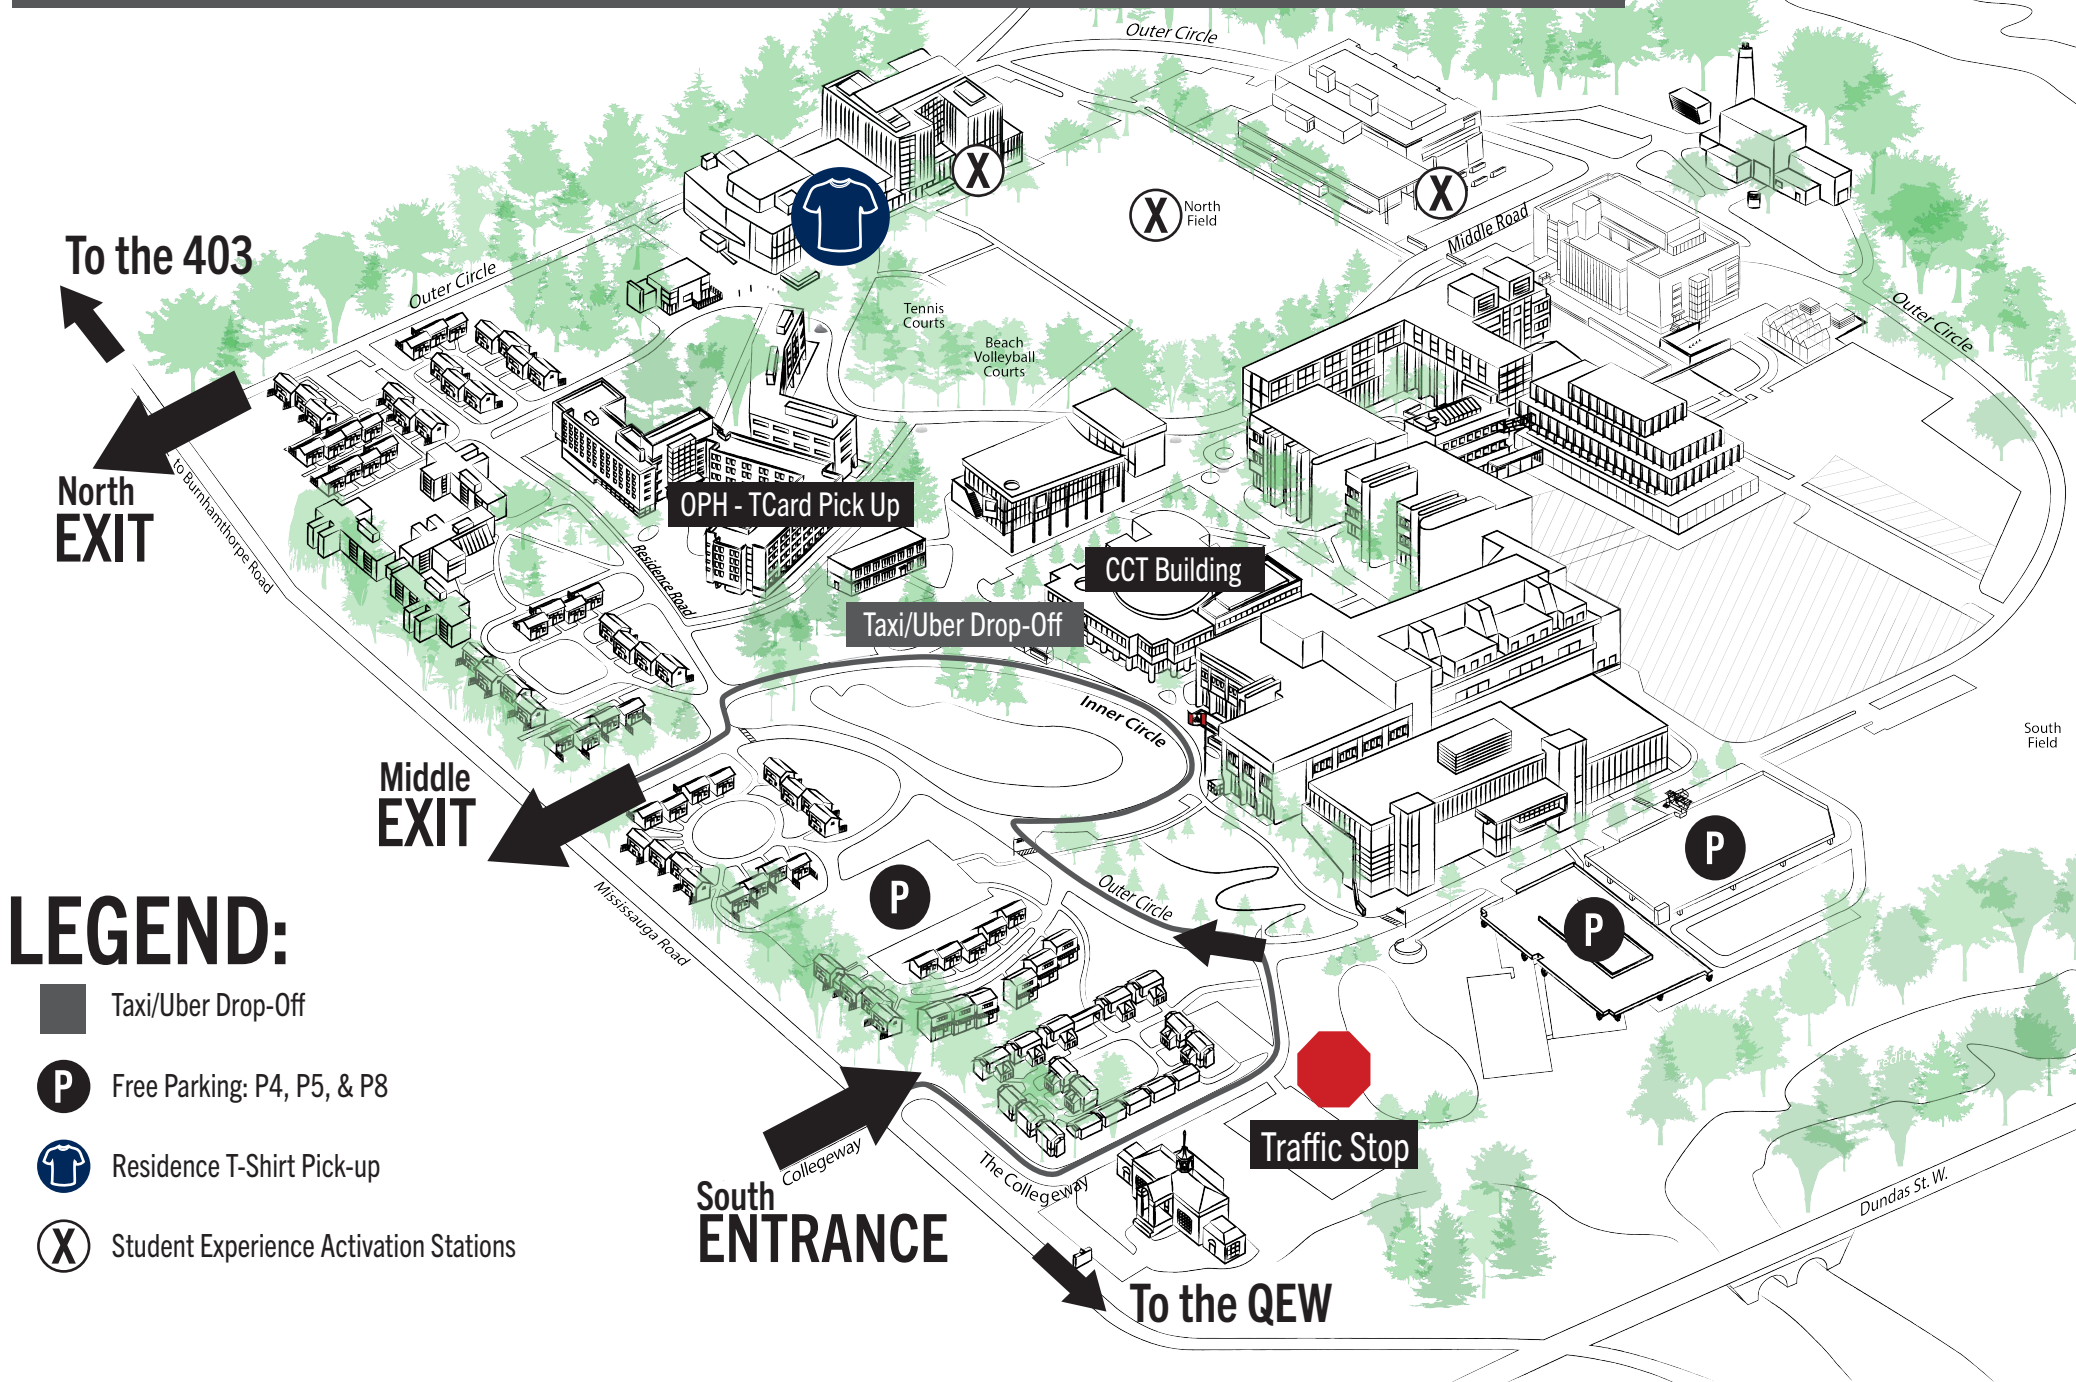

To the 403

North
EXIT

Middle
EXIT

LEGEND:

 MaGrath Valley, Leacock Lane, Putnam Place

 Free Parking: P4, P5, & P8

 Residence T-Shirt Pick-up

 Student Experience Activation Stations

South
ENTRANCE

To the QEW

Traffic Stop

OPH - TCard Pick Up

CCT Building

Leacock Lane

MaGrath Valley

Putnam Place

- Schreiberwood, Roy Ivor Hall, Oscar Peterson Hall, and McLuhan Court
- P Free Parking: P4, P5, & P8
- T Residence T-Shirt Pick-up
- X Student Experience Activation Stations

UTM Residence: 2023 Move-In Map

Taxi/Uber Drop-Off

To the 403

North
EXIT

Middle
EXIT

LEGEND:

-  Taxi/Uber Drop-Off
-  Free Parking: P4, P5, & P8
-  Residence T-Shirt Pick-up
-  Student Experience Activation Stations

South
ENTRANCE

To the QEW