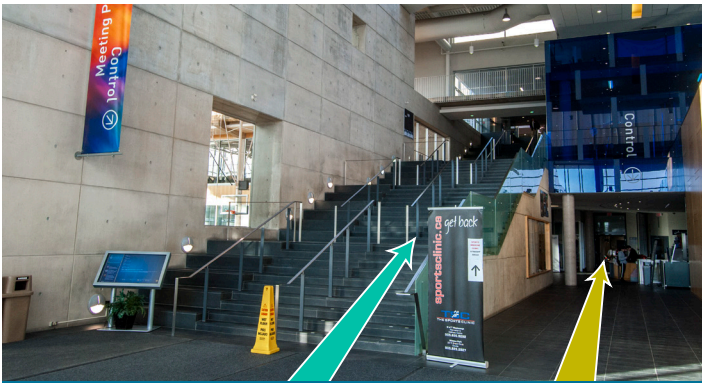

How to get to Student Recruitment & Admissions from Parking Lot 4 or 8

1. Enter the Recreation, Athletics & Wellness Centre (RAWC).

2. Proceed up the stairs to the William G. Davis Building, or proceed to the end of the hall to access the elevator and take it up to the second floor.

3. If you took the stairs, head straight through the Meeting Place and turn right. If you took the elevator, turn left.

4. Proceed through the green doors on the left side of the hallway.

5. Exit the building to the Five Minute Walk.

6. Follow the Five Minute Walk to the Innovation Complex.

7. Enter the door on the side of the building to find Student Recruitment & Admissions.

Campus Mailing Address*
 3359 Mississauga Rd.
 Mississauga, Ontario
 L5L 1C6
www.utm.utoronto.ca