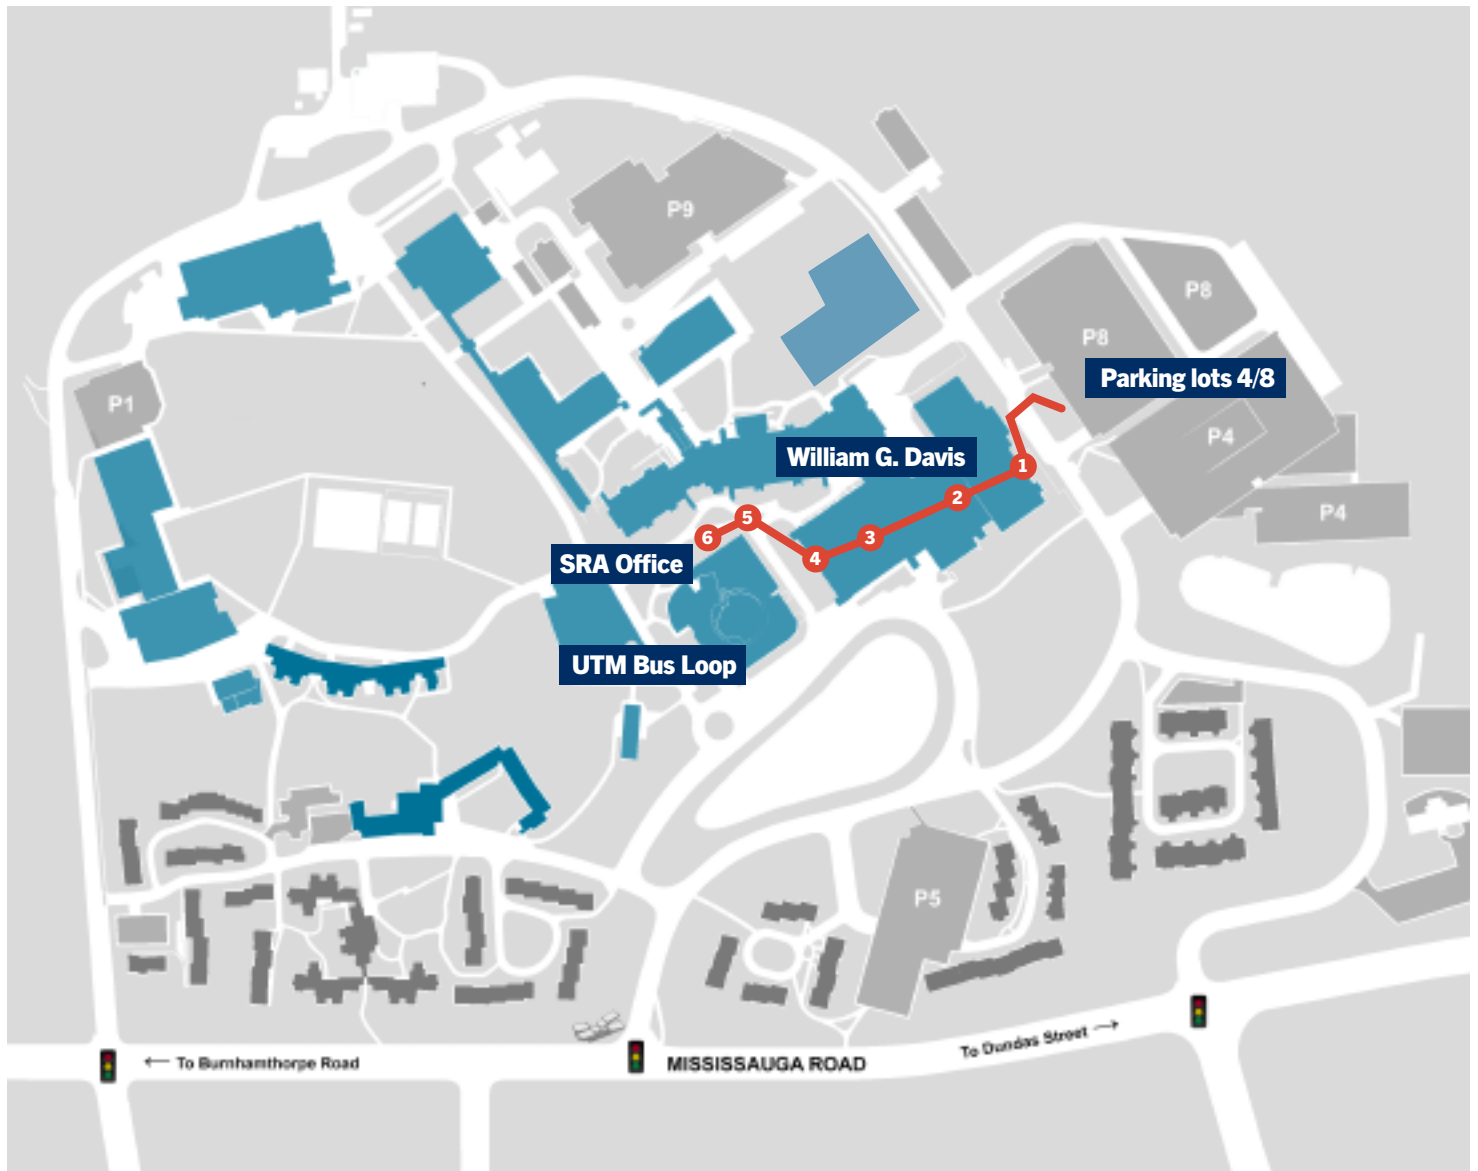

# Directions to: The **Student Recruitment & Admissions Office** From **Parking Lots 4/8**

**1** Enter the **Recreation, Athletics and Wellness Centre**.

**2** Walk up the stairs to the Davis meeting place.

**3** Walk straight from the stairs to the other end of the Davis building, past the cafeteria.

**4** Continue straight out the doors at the end of the Student Services Hub.

**5** Walk out the doors and turn right, down the pathway.

**6** Turn left at the corner and continue straight. The office door is on the left, across from the sign.

Directions to:  
The **Student Recruitment & Admissions Office**  
From **Parking Lots 4/8**

1. Enter the **Recreation, Athletics and Wellness Centre (RAWC)** at the eastern entrance
2. Go to the top of stairs of the RAWC to the Davis cafeteria and Meeting Place
3. Continue straight through the Davis building to the **Student Services Hub**
4. Exit the building through the Student Services Hub doors and **turn right**
5. Go to the North-Eastern corner of the Innovation Complex building and **turn left**
6. Continue along the building to the SRA Office door on the left, across from the sign