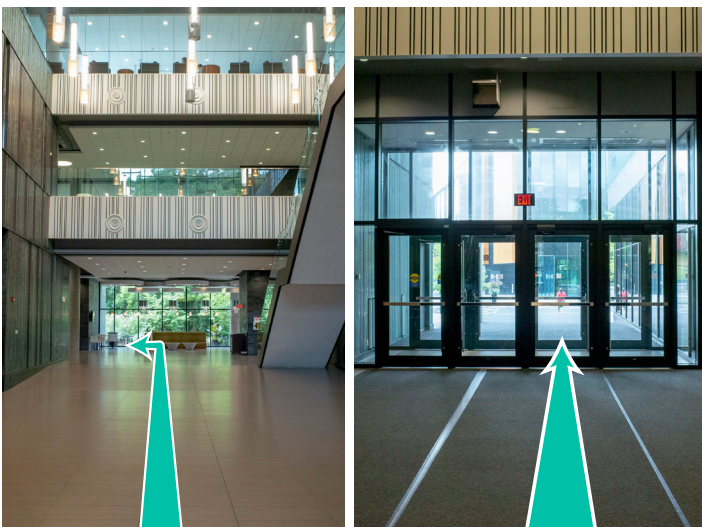

How to get to Student Recruitment & Admissions from the St. George Shuttle Bus Stop

1. After you get off the bus, enter the Instructional Centre.

2. Head down the hallway, turn left, and exit the building.

3. Follow the road to the right. Alternatively, enter the Hazel McCallion Academic Learning Centre and head straight.

4. When you arrive at the intersection, turn left.

7. You'll find Student Recruitment & Admissions on the right side of the path.