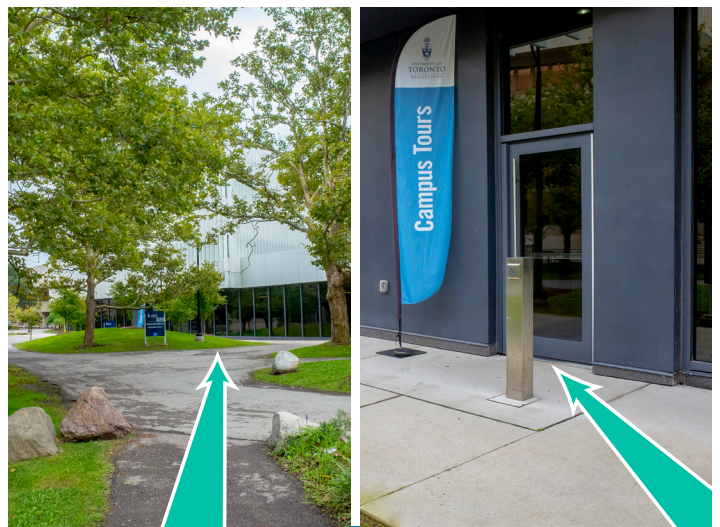

How to get to Student Recruitment & Admissions from the St. George Shuttle Bus Stop

1. After you get off the bus, enter the Instructional Centre.

2. Head down the hallway, turn left, and exit the building.

3. Follow the road to the right. Alternatively, enter the Hazel McCallion Academic Learning Centre and head straight.

4. When you arrive at the intersection, turn left.

7. You'll find Student Recruitment & Admissions on the right side of the path.