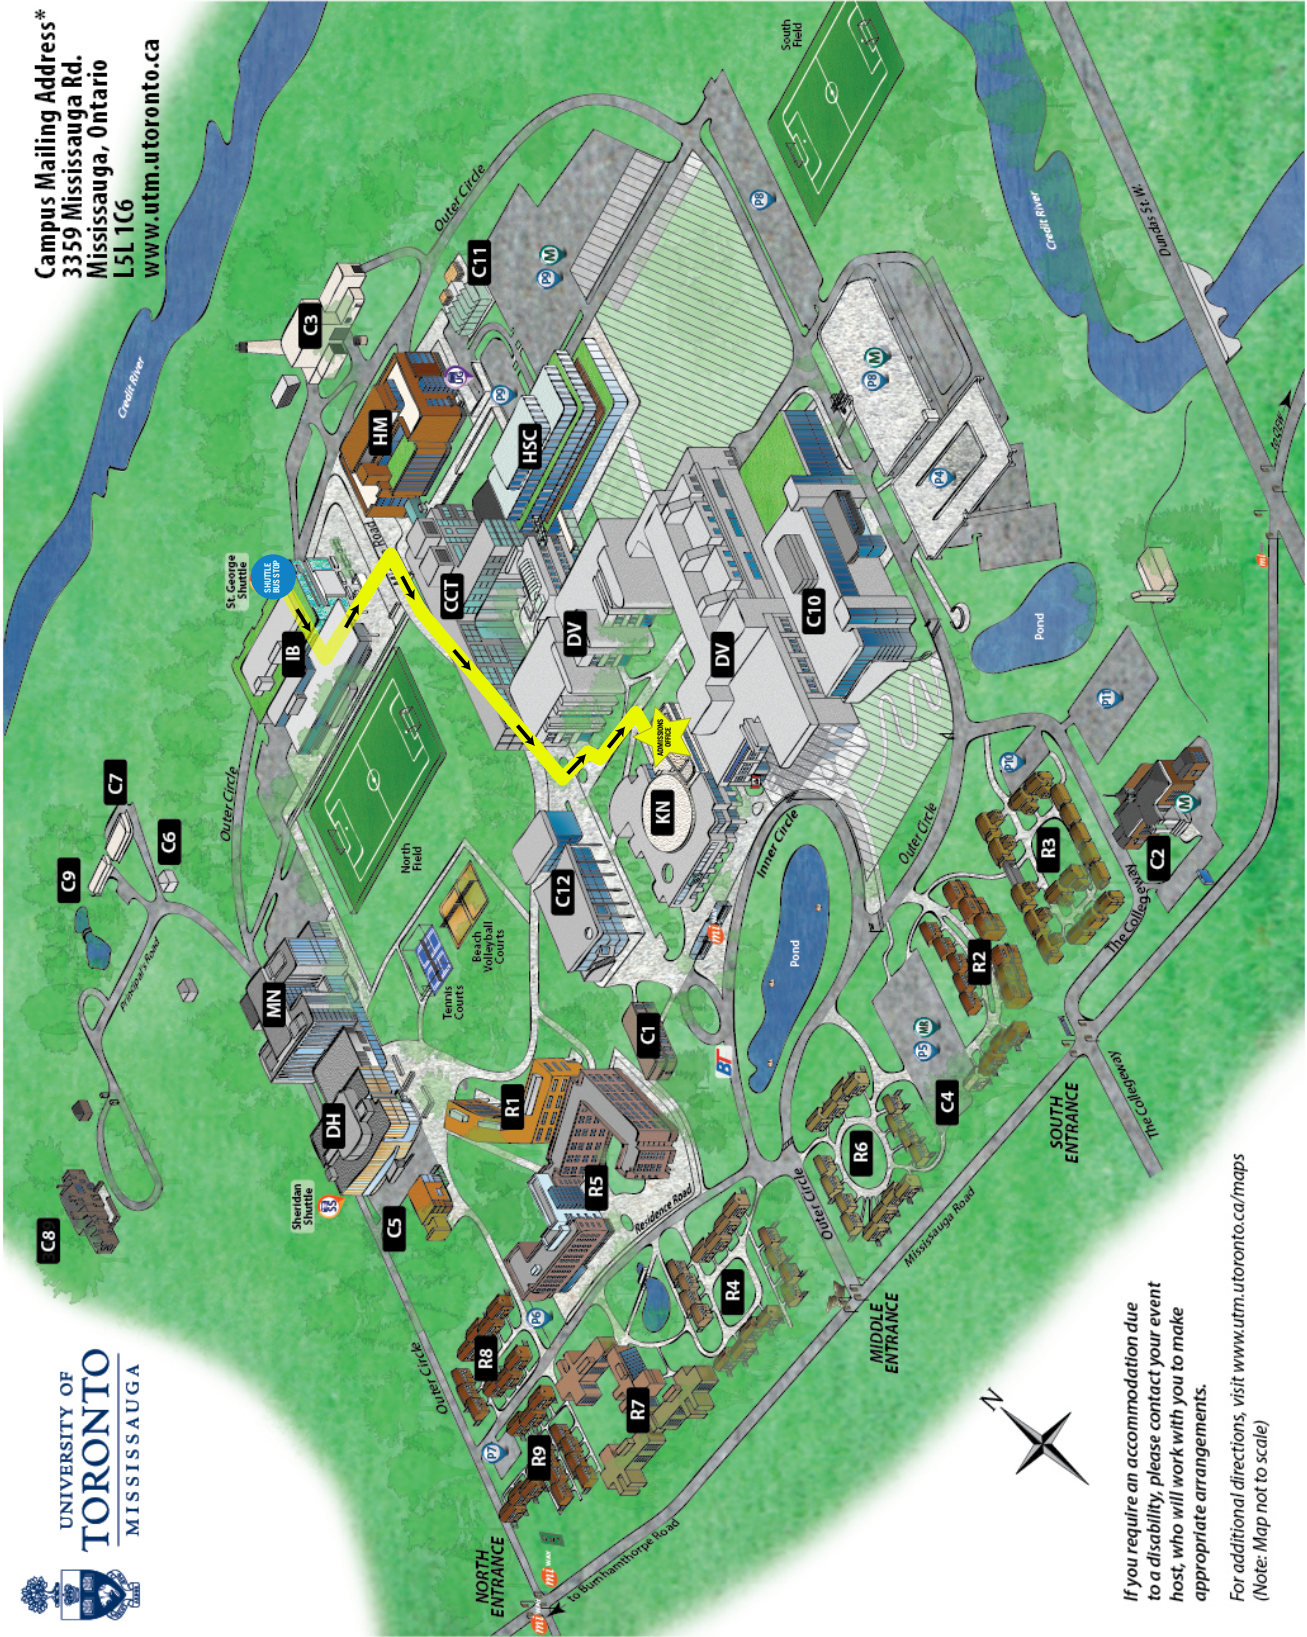

Campus Mailing Address*
3359 Mississauga Rd.
Mississauga, Ontario
L5L 1C6
www.utm.utoronto.ca

If you require an accommodation due to a disability, please contact your event host, who will work with you to make appropriate arrangements.

For additional directions, visit www.utm.utoronto.ca/maps (Note: Map not to scale)

Building Codes*

Academic Buildings	Communications, Culture & Technology Building	Deerfield Hall	William G. Davis Building	Hazel McCallion Academic Learning Centre & Library	Terrence Donnelly Health Sciences Complex	Instructional Centre	Kaneff Centre/Innovation Complex	Maanjiwe Nendamowinan (formerly New North)						
Campus Buildings	Academic Annex	Alumni House & Parking Office	Central Utilities Plant	Early Learning Child Care Centre	Erindale Studio Theatre	Forensic Anthropology Field School	Grounds Building	Lislehurst	Paleomagnetism Lab	Recreation, Athletics & Wellness Centre	Research Greenhouse	Student Centre		
Student Housing	Erindale Hall	Leacock Lane Residence	MaGrath Valley Residence	McLuhan Court Residence	Oscar Peterson Hall	Putnam Place Residence	Roy Ivor Hall	Schreiberwood Residence	Schreiberwood Residence	Mississauga Transit stop	Brampton Transit stop	Shuttle stop	Underground metered parking	Construction Site
Mississauga Transit stop	Parking	Metered parking	Metered parking - restricted times	Construction Site	BT	BT	BT	BT	BT	BT	BT	BT	BT	BT